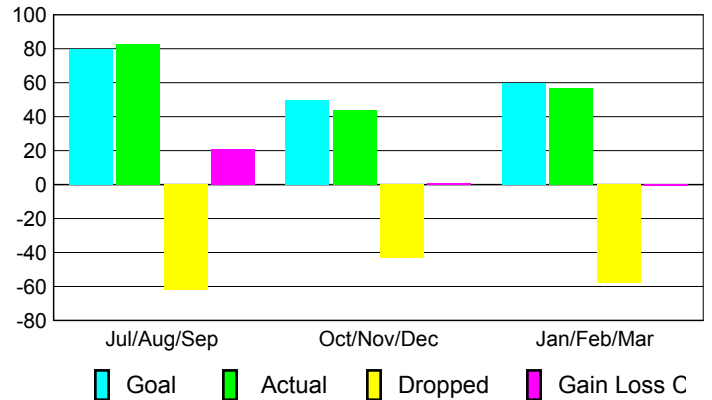

Membership Results 2009-2010

Goal, New, Dropped, Gain/Loss