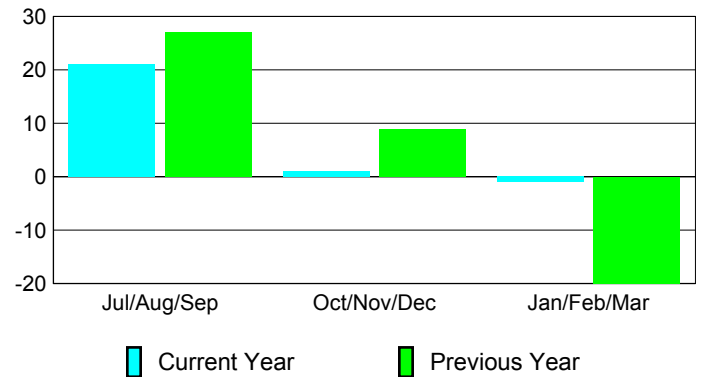

Comparison of Membership Gain/Loss

Current Year Compared to the Previous Year