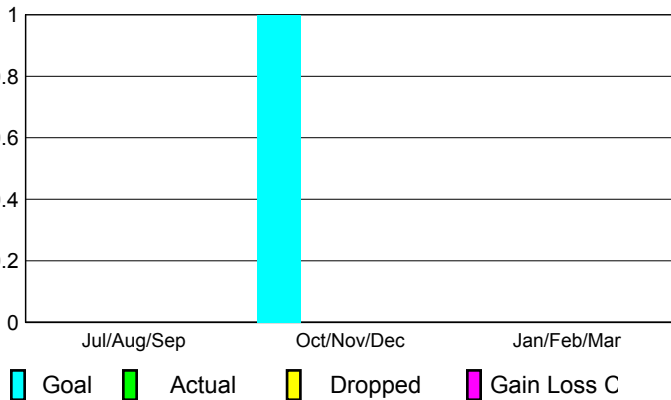

2009-2010 GMT Quarterly Report for District (or Undistricted) **District 331 A**

GMT: **Shinobu Goto**

Location: **JAPAN**

GMT CA: **5**

CLUBS

**Club Results
2009-2010**

**Clubs
2008-2009**

Month	New Club Goal	Actual New Clubs	Actual Dropped Clubs	Gain/Loss of Clubs	Gain/Loss of Clubs
Jul/Aug/Sep	0	0	0	0	0
Oct/Nov/Dec	1	0	0	0	0
Jan/Feb/Mar	0	0	0	0	0
Totals	1	0	0	0	0

Club Results 2009-2010

Goal, New, Dropped, Gain/Loss

Comparison of Club Gain/Loss

Current Year Compared to the Previous Year

YTD Status Quo Clubs 2009-2010

Status Quo Clubs Compared to Status Quo Members

MEMBERSHIP